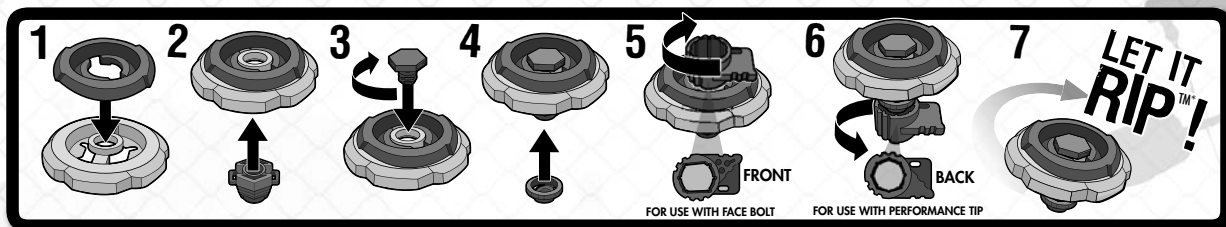

SPIN TRACK™

PERFORMANCE TIP™

Only the Spin Track and Performance Tip are interchangeable with other tops.

Only use Beyblade tops with a Beystadium™ (sold separately).

Before assembly and playing, please read instructions. Please keep these instructions for future reference.

⚠ WARNING:

Do not use Beyblade™ tops or Beystadium™ (sold separately) on tables or other elevated surfaces.

SPN 7329830000

Launching systems only work with right-spin Metal Fusion/Metal Masters/Metal Fury Battle Tops and XTS Stealth/Electro/Tornado Battlers.

ASSEMBLY

Only the Spin Track and Performance Tip are interchangeable with other tops.

TO LAUNCH

APPLY LABEL AS SHOWN