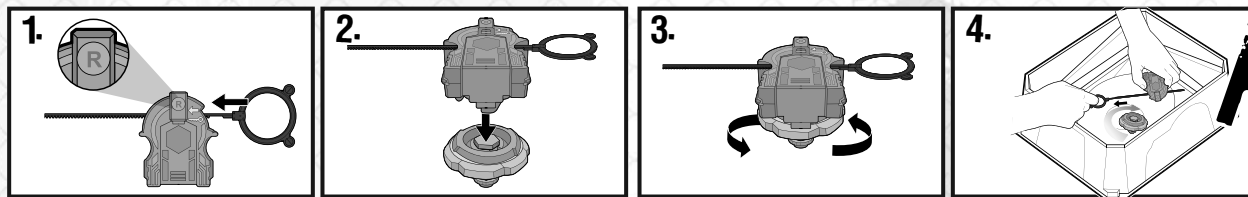

ASSEMBLY

Only the Spin Track and Performance Tip are interchangeable with other tops.

TO LAUNCH

APPLY LABEL AS SHOWN